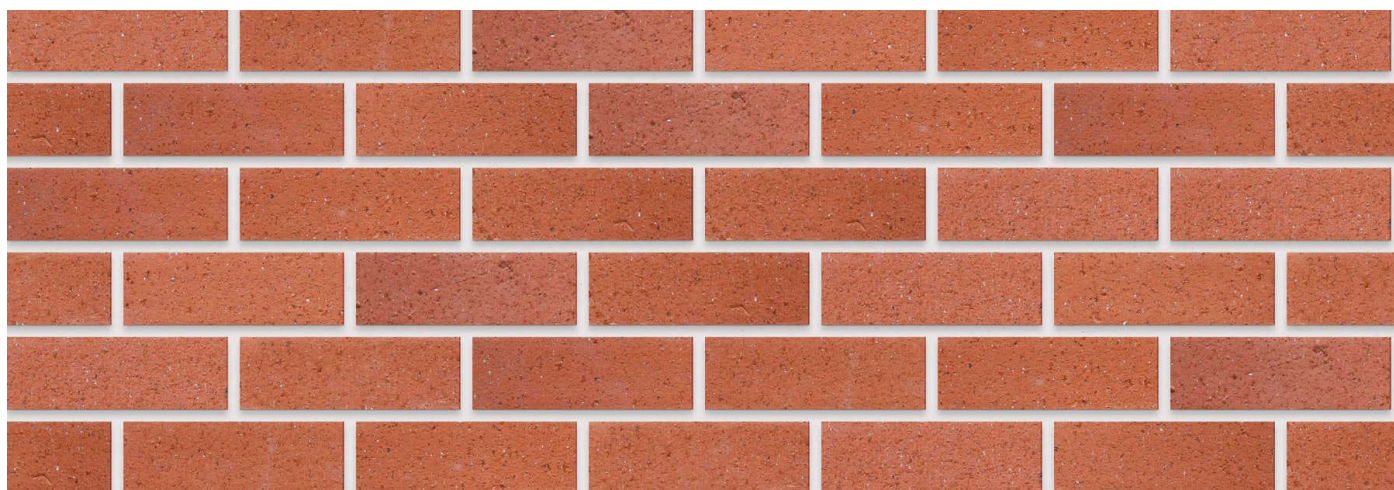

Firelight Travertine FBX

SPECIFICATIONS

Size (width x length x height)	223 x 106 x 72mm	Classification	FBX
SANS	227:2007	ISO	9001:2015
Typical Compressive Strength	>42 MPa	Typical 24^{hr} Water Absorbtion	>10%
Moisture Expansion Category	II	Efflorescence Rating	Nil
Expoure Zone Suitability	1-3	Bricks per m² (excluding cutting & waste)	51
Factory Manufactured At	Midrand, Gauteng	Bricks per pallet	480
Average mass per brick	2.4kg	Available in Special Shaped Bricks	Yes

www.corobrik.co.za

Download the high-resolution swatches, BIM files and view more project photos | www.corobrik.co.za

Variations in colour, texture, and size are natural characteristics of clay products and production variations can occur from batch to batch. Whilst every effort is made to provide brochures consistent with products delivered to site, they should be viewed as a guide only.

For image and project credits, please visit: www.corobrik.co.za/featured-projects

Information correct as at 28/06/2024