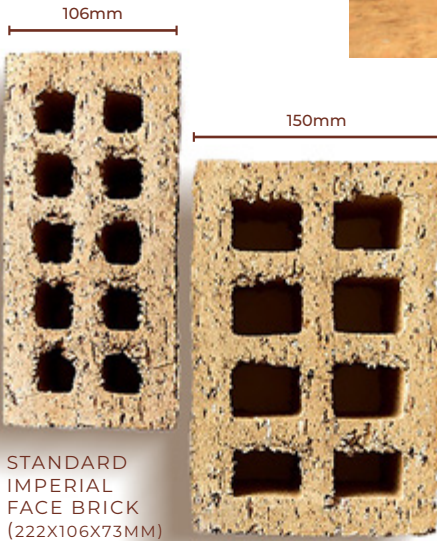

## IDEAL FOR

- Affordable housing
- Boundary walls
- Extensions to existing buildings
- Warehouses
- Storage units

STANDARD  
IMPERIAL  
FACE BRICK  
(222X106X73MM)

COROJEM FACE  
BRICK (222X150X73MM)